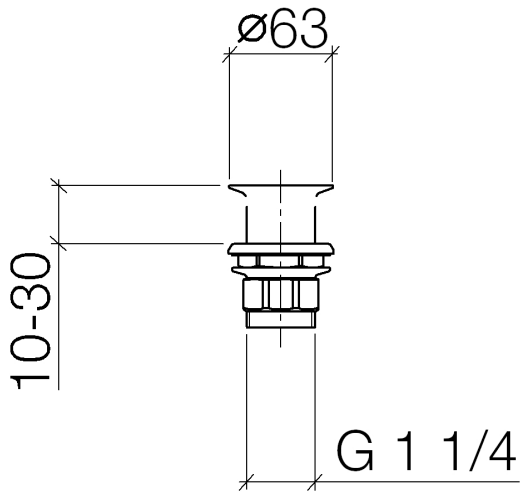

Required miscellaneous

Washer NBR 70 39,0 x 29,0 x 2,0 mm - 09 14 05 016 90

Required miscellaneous

Pipe Ø 32 x 0,75 x 110 mm - Dark Chrome 09 28 23 005-19

10 110 970

10 110 970